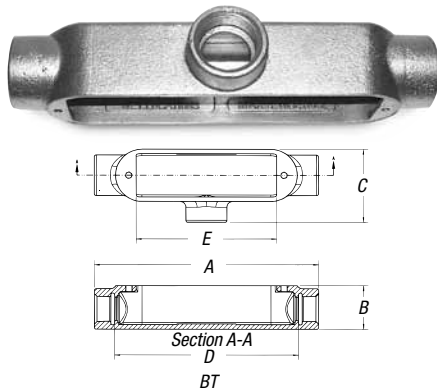

Conduit Bodies and Covers

BUB Mogul Series (Cover and Gasket Included)

CAT. NO.	HUB SIZE	DIMENSIONS (IN.)					CU. IN.
		A	B	C	D	E	
BUB3-TB	1"	9.49	2.75	2.25	7.01	6	20.0
BUB4-TB	1½"	9.55	3.21	2.25	6.71	6	25.0
BUB5-TB	1½"	16.68	6.67	3	10.47	10	62.0
BUB6-TB	2"	13.68	4.28	3	10.20	10	78.0
BUB7-TB	2½"	18.30	5.03	4.25	13.97	15	170.0
BUB8-TB	3"	18.30	5.67	4.25	13.50	15	210.0
BUB9-TB	3½"	23.74	6.72	5.25	18.07	20	385.0
BUB10-TB	4"	23.74	7.22	5.25	17.73	20	430.0

BT Mogul Series (Cover and Gasket Included)

CAT. NO.	HUB SIZE	DIMENSIONS (IN.)					CU. IN.
		A	B	C	D	E	
BT3-TB	1"	9.56	1.88	3.16	7.84	6	20.0
BT5-TB	1½"	13.75	2.56	4.06	11.45	10	62.0
BT6-TB	2"	13.75	3.31	4.06	11.45	10	78.0
BT7-TB	2½"	18.38	3.63	5.59	15.61	15	180.0
BT8-TB	3"	18.38	4.38	5.72	15.82	15	225.0
BT9-TB	3½"	23.75	4.88	6.88	20.50	20	410.0
BT10-TB	4"	23.75	5.38	6.88	20.50	20	460.0

BG Mogul Series Replacement Covers

CAT. NO.	HUB SIZE	DIMENSIONS (IN.)				
		A	B	C	D	E
BG48-TB	1"-1¼"	8.27	6.62	2.77	.67	—
BG68-TB	1½"-2"	12	10.62	3.60	.82	—
BG88-TB	2½"-3"	16.22	12.44	4.97	.85	2.75
BG98-TB	3½"-4"	21.21	16.63	5.96	.87	3.75