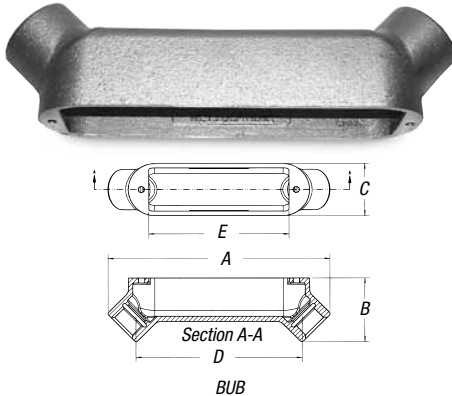

Conduit Bodies and Covers

BUB Mogul Series (Cover and Gasket Included)

CAT. NO.	HUB SIZE	DIMENSIONS (IN.)					CU. IN.
		A	B	C	D	E	
BUB3-TB	1"	9.49	2.75	2.25	7.01	6	20.0
BUB4-TB	1½"	9.55	3.21	2.25	6.71	6	25.0
BUB5-TB	1½"	16.68	6.67	3	10.47	10	62.0
BUB6-TB	2"	13.68	4.28	3	10.20	10	78.0
BUB7-TB	2½"	18.30	5.03	4.25	13.97	15	170.0
BUB8-TB	3"	18.30	5.67	4.25	13.50	15	210.0
BUB9-TB	3½"	23.74	6.72	5.25	18.07	20	385.0
BUB10-TB	4"	23.74	7.22	5.25	17.73	20	430.0

BT Mogul Series (Cover and Gasket Included)

CAT. NO.	HUB SIZE	DIMENSIONS (IN.)					CU. IN.
		A	B	C	D	E	
BT3-TB	1"	9.56	1.88	3.16	7.84	6	20.0
BT5-TB	1½"	13.75	2.56	4.06	11.45	10	62.0
BT6-TB	2"	13.75	3.31	4.06	11.45	10	78.0
BT7-TB	2½"	18.38	3.63	5.59	15.61	15	180.0
BT8-TB	3"	18.38	4.38	5.72	15.82	15	225.0
BT9-TB	3½"	23.75	4.88	6.88	20.50	20	410.0
BT10-TB	4"	23.75	5.38	6.88	20.50	20	460.0

BG Mogul Series Replacement Covers

CAT. NO.	HUB SIZE	DIMENSIONS (IN.)				
		A	B	C	D	E
BG48-TB	1"-1¼"	8.27	6.62	2.77	.67	—
BG68-TB	1½"-2"	12	10.62	3.60	.82	—
BG88-TB	2½"-3"	16.22	12.44	4.97	.85	2.75
BG98-TB	3½"-4"	21.21	16.63	5.96	.87	3.75