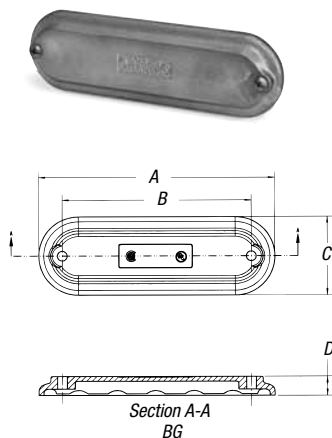

Conduit Bodies and Covers

BUB Mogul Series (Cover and Gasket Included)

CAT. NO.	HUB SIZE	DIMENSIONS (IN.)					CU. IN.
		A	B	C	D	E	
BUB3-TB	1"	9.49	2.75	2.25	7.01	6	20.0
BUB4-TB	1½"	9.55	3.21	2.25	6.71	6	25.0
BUB5-TB	1½"	16.68	6.67	3	10.47	10	62.0
BUB6-TB	2"	13.68	4.28	3	10.20	10	78.0
BUB7-TB	2½"	18.30	5.03	4.25	13.97	15	170.0
BUB8-TB	3"	18.30	5.67	4.25	13.50	15	210.0
BUB9-TB	3½"	23.74	6.72	5.25	18.07	20	385.0
BUB10-TB	4"	23.74	7.22	5.25	17.73	20	430.0

BT Mogul Series (Cover and Gasket Included)

CAT. NO.	HUB SIZE	DIMENSIONS (IN.)					CU. IN.
		A	B	C	D	E	
BT3-TB	1"	9.56	1.88	3.16	7.84	6	20.0
BT5-TB	1½"	13.75	2.56	4.06	11.45	10	62.0
BT6-TB	2"	13.75	3.31	4.06	11.45	10	78.0
BT7-TB	2½"	18.38	3.63	5.59	15.61	15	180.0
BT8-TB	3"	18.38	4.38	5.72	15.82	15	225.0
BT9-TB	3½"	23.75	4.88	6.88	20.50	20	410.0
BT10-TB	4"	23.75	5.38	6.88	20.50	20	460.0

BG Mogul Series Replacement Covers

CAT. NO.	HUB SIZE	DIMENSIONS (IN.)				
		A	B	C	D	E
BG48-TB	1"-1¼"	8.27	6.62	2.77	.67	—
BG68-TB	1½"-2"	12	10.62	3.60	.82	—
BG88-TB	2½"-3"	16.22	12.44	4.97	.85	2.75
BG98-TB	3½"-4"	21.21	16.63	5.96	.87	3.75